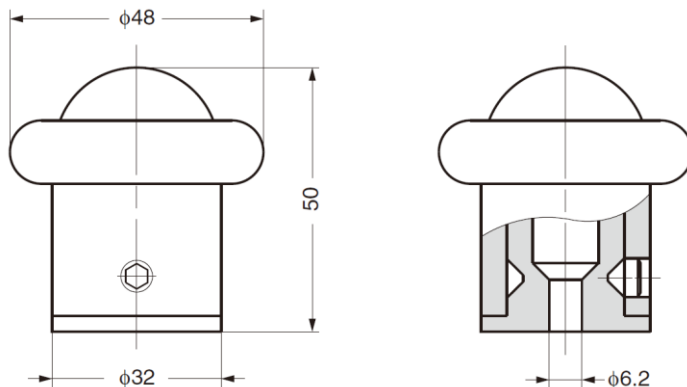

GHT-32 Stainless Steel Door Stopper

Parts Included

- Hex coach screw 8×50 (SUS)
- Anchor bolt M8×70 (SUS)

No.	Part Name	Material	Finish/Colour
①	Pin	Stainless Steel (SUS304)	Satin
②	Bumper	Acrylic Resin	Clear
③	Base	Stainless Steel (SUS304)	Satin

Part No.
GHT-32P

GBPV-50V Door Stopper

Features

- Beautiful finish with 24K gold/chrome coating

Parts Included

- Countersunk head wood screw 5.1×32

Part No.	Body Material	Bumper Material
GBPV-50V-GP	Brass, gold finish	Rubber, black