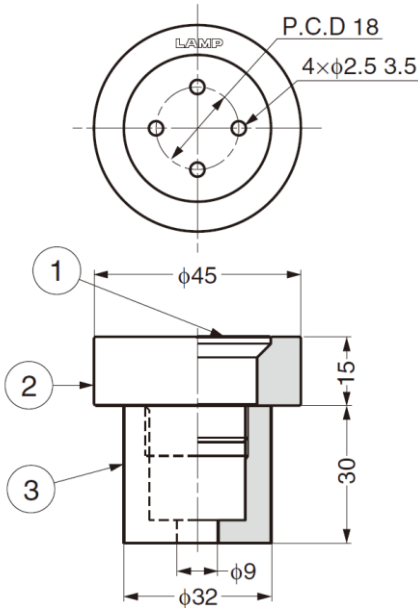

GHT-32 Stainless Steel Door Stopper

Parts Included

- Hex coach screw 8×50 (SUS)
- Anchor bolt M8×70 (SUS)

No.	Part Name	Material	Finish/Colour
①	Pin	Stainless Steel (SUS304)	Satin
②	Bumper	Acrylic Resin	Clear
③	Base	Stainless Steel (SUS304)	Satin

Part No.
GHT-32P

GBPV-50V Door Stopper

Features

- Beautiful finish with 24K gold/chrome coating

Parts Included

- Countersunk head wood screw 5.1×32

Part No.	Body Material	Bumper Material
GBPV-50V-GP	Brass, gold finish	Rubber, black